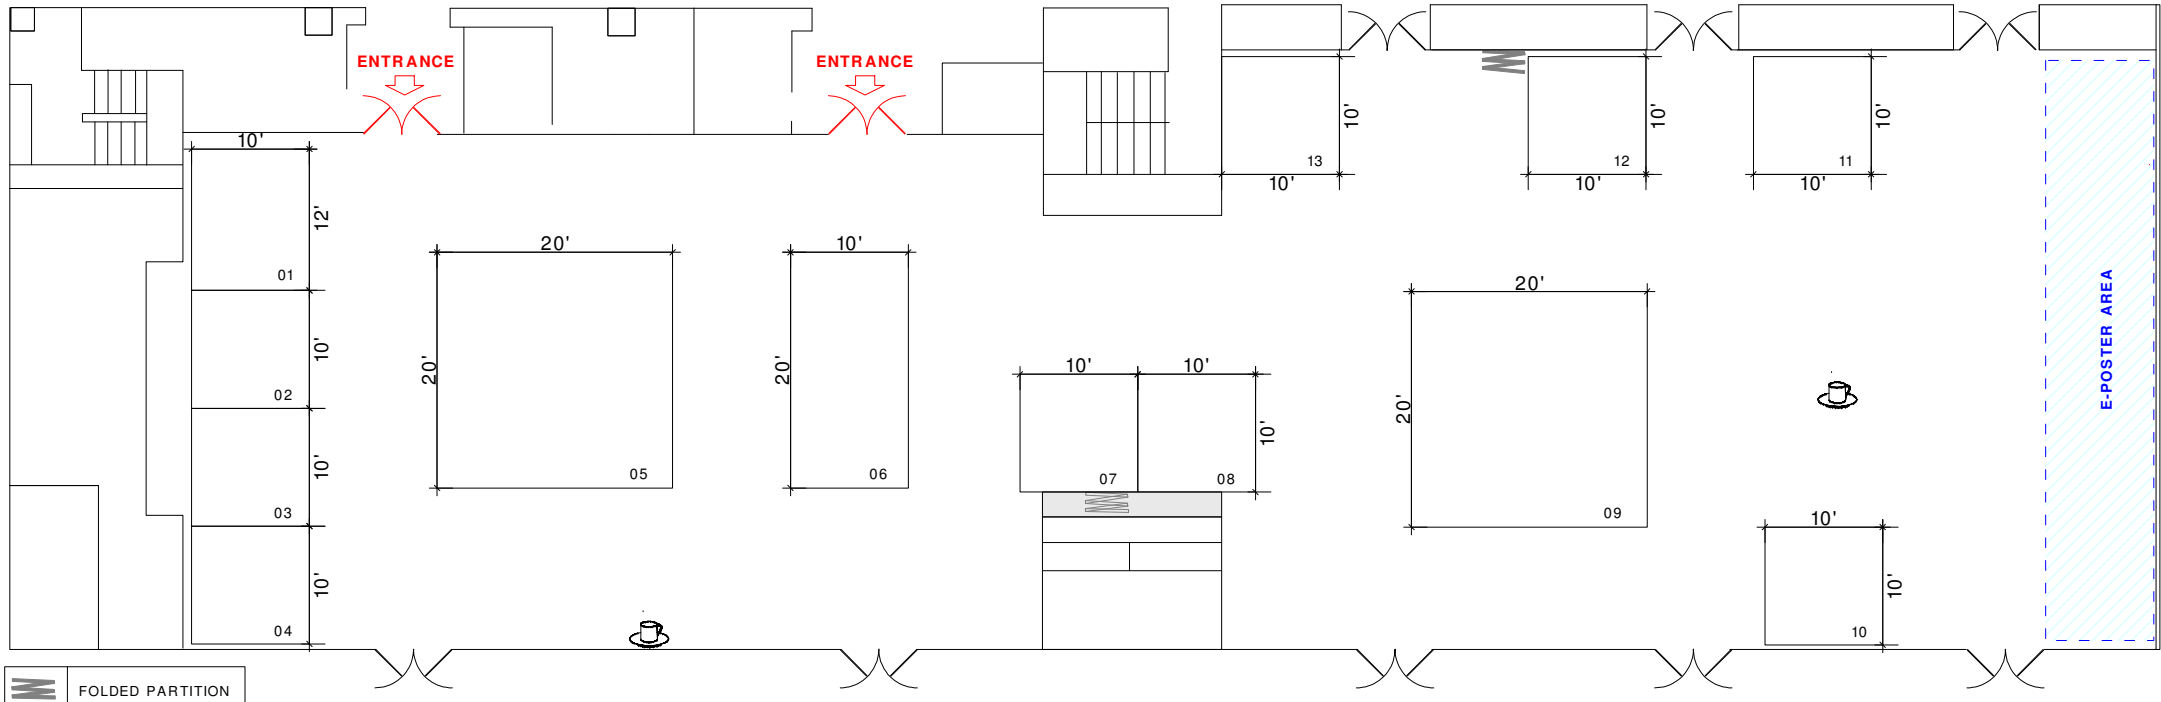

WCIDT 2019-New York
SECOND FLOOR
MURRAY HILL SUITE & GRAMERCY SUITE

The maximum build-up height is: 8'

SUBJECT TO CHANGE